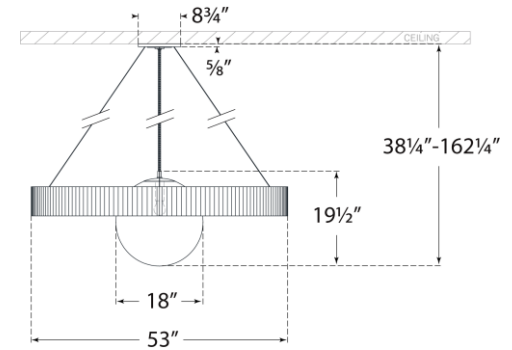

TEAR SHEET

Arena 53" Ring and Globe Chandelier

Item # WS 5002HAB/NO-WG

Designer: Windsor Smith

O/A Height: 38.25" - 282"

Fixture Height: 19.5"

Width: 53"

Canopy: 8.75" Round

Finishes: BZ, HAB, PN

Trim Options: NO, WHT

Socket: E26 Keyless

Wattage: 15 LED A19

Weight: 31 Pounds

Note: UL Only | Height Not Adjustable After Installation

Front View

Top View