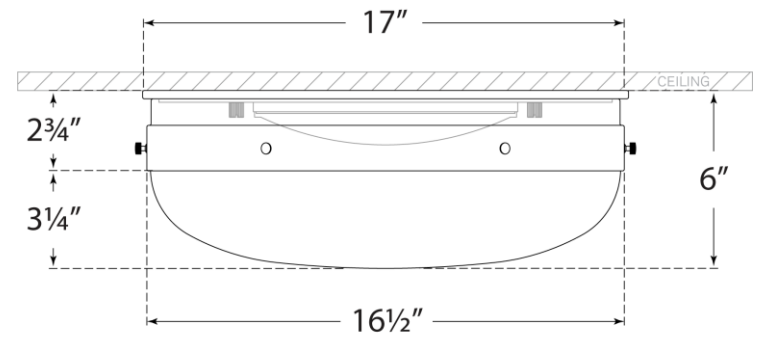

TEAR SHEET

Hicks Medium Flush Mount

Item # TOB 4064BZ/HAB-WG

Designer: Thomas O'Brien

Height: 6"

Width: 17"

Canopy: 17" Round

Finishes: AN, BZ/HAB, HAB, PN

Glass Options: WG

Lightsource: Dedicated LED

Wattage: 36w (2800lm)

Weight: 16 Pounds

Side View