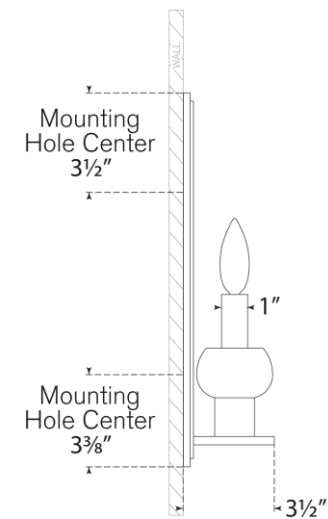

TEAR SHEET

Comtesse Medium Sconce

Item # PCD 2102BZ

Designer: Paloma Contreras

Height: 14"

Width: 5"

Extension: 3.5"

Backplate: 5" x 14" Rectangle

Finishes: BZ, HAB, PN

Socket: E12 Candelabra

Wattage: 6.5 LED B11

Weight: 3 Pounds

Top View

Side View

Front View