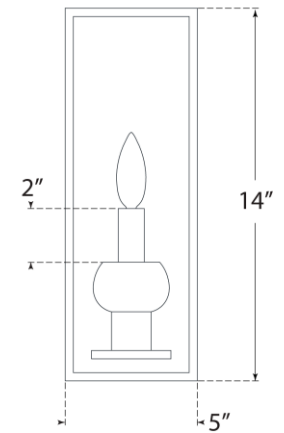

TEAR SHEET

Comtesse Medium Sconce

Item # PCD 2102BZ

Designer: Paloma Contreras

Height: 14"

Width: 5"

Extension: 3.5"

Backplate: 5" x 14" Rectangle

Finishes: BZ, HAB, PN

Socket: E12 Candelabra

Wattage: 6.5 LED B11

Weight: 3 Pounds

Top View

Side View

Front View