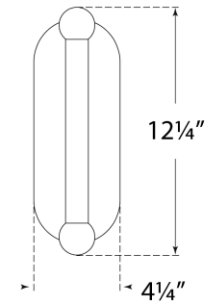

## Rousseau Large Vanity Sconce

Item # KW 2287AB-CG

Designer: Kelly Wearstler

Height: 12.25"

Width: 4.25"

Extension: 3"

Backplate: 4.25" x 11" Oval

Finishes: AB, BZ, PN

Glass Options: CG, EC, ECG, SG

Lightsource: Dedicated LED

Wattage: 9w (1000lm)

Weight: 8 Pounds

Top View

Side View

Front View