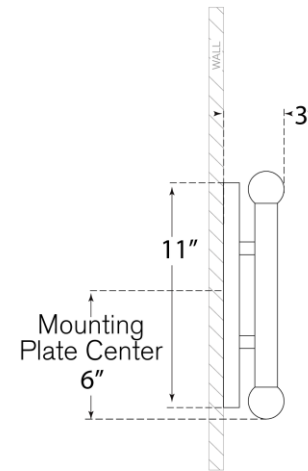

## Rousseau Large Vanity Sconce

Item # KW 2287AB-CG

Designer: Kelly Wearstler

Height: 12.25"

Width: 4.25"

Extension: 3"

Backplate: 4.25" x 11" Oval

Finishes: AB, BZ, PN

Glass Options: CG, EC, ECG, SG

Lightsource: Dedicated LED

Wattage: 9w (1000lm)

Weight: 8 Pounds

Top View

Side View

Front View