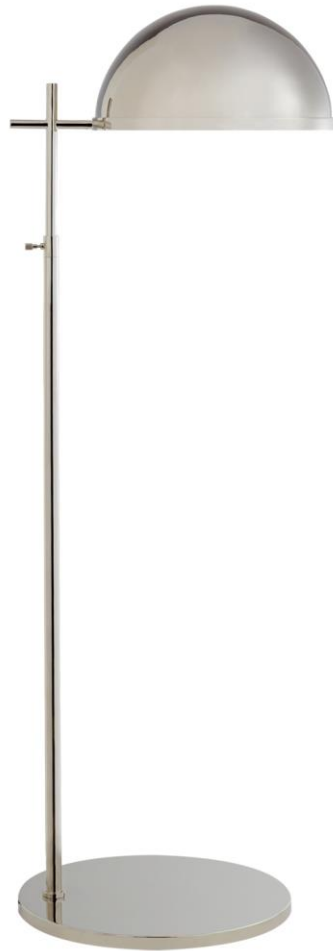

TEAR SHEET

Dulcet Medium Pharmacy Floor Lamp

Item # KW 1240PN-PN

Designer: Kelly Wearstler

Height: 43.5" - 54.5"

Width: 15"

Extension: 17.25"

Base: 15" Round

Finishes: AB, BZ, PN

Shade Treatments: AB, BZ, PN, WG

Shade Details: Polished Nickel

Socket: E26 Keyless w/ Foot Switch

Wattage: 60 A19

Weight: 36 Pounds