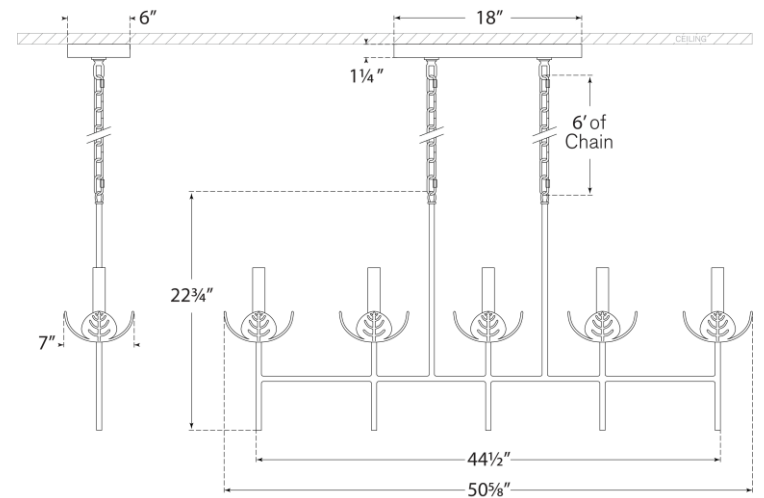

TEAR SHEET

Illana Large Linear Chandelier

Item # JN 5630AGL-L

Designer: Julie Neill

Height: 22.75"

Width: 50.5" x 7"

Canopy: 6" x 18" Rectangle

Finishes: AGL, BSL, PW

Shade Treatments: N/A, L

Shade Details: 4" x 5.5" x 6"

Socket: 5 - E12 Candelabra

Wattage: 5 - 60 C11

Weight: 20 Pounds

Side View

Front View