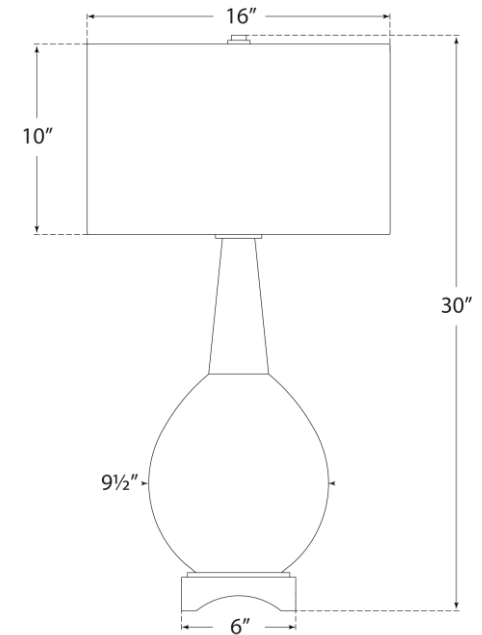

TEAR SHEET

Antoine Large Table Lamp

Item # JN 3605MBB-L

Designer: Julie Neill

Height: 30"

Width: 16"

Base: 6" Square

Finishes: IVO, MBB, PLB

Shade Treatments: L

Shade Details: 16" x 16" x 10"

Socket: E26 Dimmer

Wattage: 100 A19

Weight: 12 Pounds

Note: Reactive Ceramic Glazes Will Vary in Color and Texture

Front View