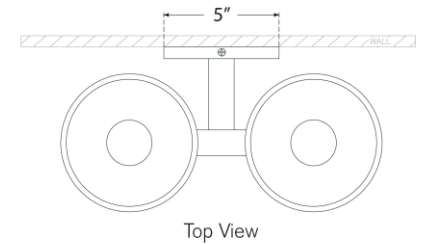

## Carola Double Sconce

Item # ARN 2492HAB-CG

Designer: AERIN

Height: 7.25"

Width: 14"

Extension: 7"

Backplate: 5" Round

Finishes: HAB, PN

Glass Options: CG, FG, WSG

Socket: 2 - E12 Candelabra

Wattage: 2 - 5.5 LED G16.5

Weight: 12 Pounds

Top View

Side View

Front View