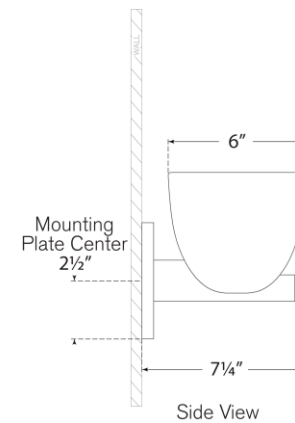

## Carola Double Sconce

Item # ARN 2492HAB-CG

Designer: AERIN

Height: 7.25"

Width: 14"

Extension: 7"

Backplate: 5" Round

Finishes: HAB, PN

Glass Options: CG, FG, WSG

Socket: 2 - E12 Candelabra

Wattage: 2 - 5.5 LED G16.5

Weight: 12 Pounds

Top View

Side View

Front View