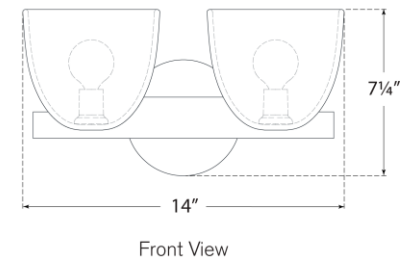

## Carola Double Sconce

Item # ARN 2492HAB-CG

Designer: AERIN

Height: 7.25"

Width: 14"

Extension: 7"

Backplate: 5" Round

Finishes: HAB, PN

Glass Options: CG, FG, WSG

Socket: 2 - E12 Candelabra

Wattage: 2 - 5.5 LED G16.5

Weight: 12 Pounds

Top View

Side View

Front View