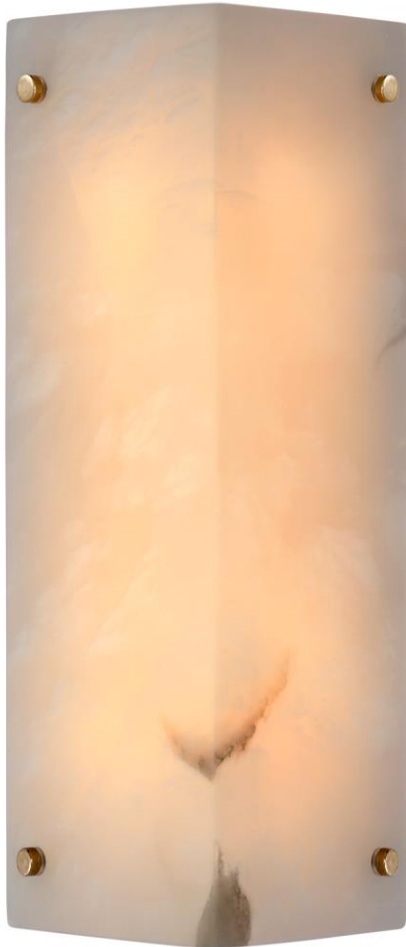

TEAR SHEET

Clayton Wall Sconce

Item # ARN 2043ALB

Designer: AERIN

Height: 12.5"

Width: 5.5"

Extension: 4"

Backplate: 4.75" x 12.25" Rectangle

Finishes: ALB/HAB, ALB/PN, CG/HAB, CG/PN

Socket: 2 - E12 Candelabra

Wattage: 2 - 6.5 LED B11

Weight: 6 Pounds

Note: Alabaster is a Natural Stone | Variations in Color and Texture are Expected