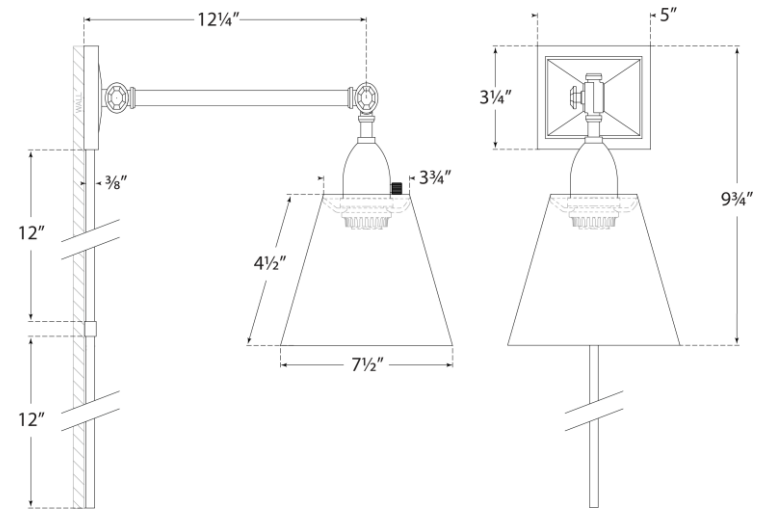

TEAR SHEET

Jane Single Library Wall Light

Item # AH 2325GM-L

Designer: Alexa Hampton

Height: 8.75" - 9.75"

Width: 7.5"

Extension: 14.75" - 17.75"

Backplate: 3.25" x 4.75" Rectangle

Finishes: AN, GM, HAB, PN

Shade Treatments: L

Shade Details: 3.75" x 7.5" x 5"

Socket: E26 On-Off

Wattage: 40 A19

Weight: 4 Pounds

Note: Cord Cover Included

Side View