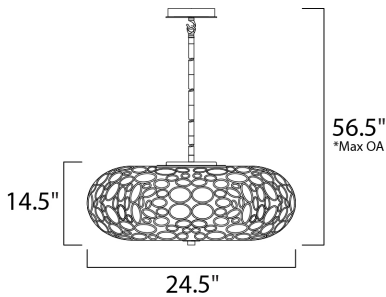

\*max overall height

**MEASUREMENTS**

DIMENSION : 24.5" W x 14.5" H  
 MAX OAH : 56.5" OAH  
 HANGING WEIGHT : 22.97 lb

**LAMPING**

INPUT VOLTAGE : 120V  
 LUMENS : 2,300 Rated (0 Del.)  
 BULB : 2 x 60W (NOT INCLUDED), 120W Total  
 DIMMABLE : Dimmable