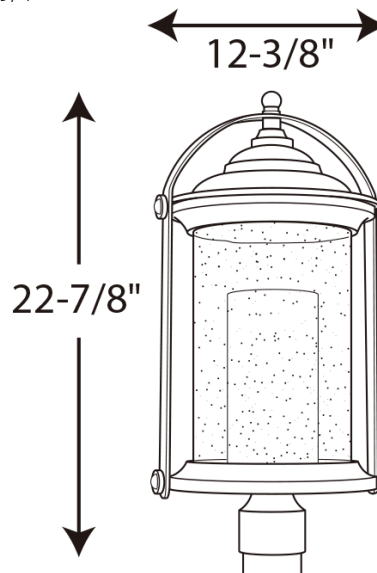

Specifications:

- Clear Seeded glass globe
- Etched Ivory glass diffuser
- Inspired by traditional lantern styles, Whitacre incorporates handsome details
- An Antique Bronze finish complements a variety of exteriors, including Transitional and Traditional and Farmhouse designs.
- Clear seeded glass surrounds an etched opal glass candle diffuser
- Includes one 9-watt replaceable LED modules
- Warm white, 3000K, color temperature, 90 CRI
- 624 lumens, 66 lumens per watt (source)
- Post lantern adds illumination to walkways and pathways to enhance safety and security
- Replaceable light engine is California JA8 certified
- Dimmable with most Triac or ELV type dimmers
- ENERGY STAR certified
- Fit's on 3" post (order separately)
- Dimmable to 10% brightness (See Dimming Notes)
- 6 in of wire supplied

P540026-020-30

Dimensions:

Diameter: 12-3/8 in
 Height: 22-7/8 in

Clear Seeded glass globe
 Width: 7-7/8 in
 Height: 12-5/8 in

Etched Ivory glass diffuser
 Width: 4-3/4 in
 Height: 4-3/4 in

P540026-020-30

Dimming Notes: