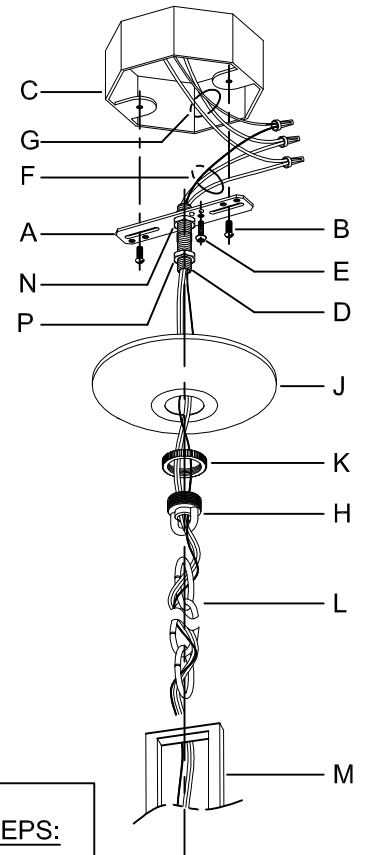

Assembly & Installation Instructions

CAUTION: Read instructions carefully and turn electricity off at main circuit breaker panel before beginning installation.

550004

WARNING - If any Special Control Devices are used with this Fixture, Follow the Instructions Carefully to assure full compliance with N.E.C. requirements. If there are any questions, contact a Qualified Electrical Contractor.
WARNING - This product contains chemicals known to the State of California to cause cancer, birth defects and /or other reproductive harm. Thoroughly wash hands after installing, handling, cleaning, or otherwise touching this product.
CAUTION - All glass is fragile, use care when handling Glass component(s) and or Lamp(s).

CANOPY MOUNTING & WIRE CONNECTION ASSEMBLY STEPS:

1. D,E → A
2. B,A → C
3. N,P,H → D
4. P → H (TO LOCK) (APRETAR) (À VERROUILLER)
5. F → M
6. L → M
7. J,K → L
8. L → H
9. F → L,K,J,H,D
10. F → G
11. J,K → H

FIXTURE ASSEMBLY STEPS:

1. S → R
2. T → R
3. U → Q
4. R,S → Q

B, C, G & T
 (NOT FURNISHED)
 (NO INCLUIDA)
 (NON FOURNIE)

Instructions d'Assemblage et Installation

Mise en garde: Lire les instructions avec soin et couper le courant au disjoncteur central avant de commencer l'installation.

MISE EN GARDE - Le verre est toujours fragile; maniez le(s) composant(s) et/ou l' (les) ampoule(s) avec prudence.

Instrucciones de ensamblaje e instalación

Precaución: Lea cuidadosamente las instrucciones y desconecte la electricidad del cortacircuitos principal antes de iniciar la instalación.