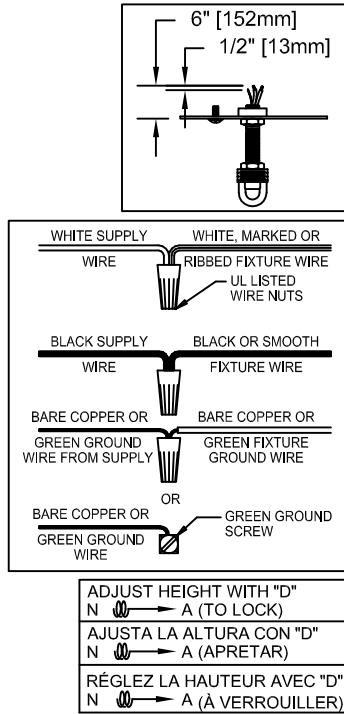

Assembly & Installation Instructions

CAUTION: Read instructions carefully and turn electricity off at main circuit breaker panel before beginning installation.

550004

WARNING - If any Special Control Devices are used with this Fixture, Follow the Instructions Carefully to assure full compliance with N.E.C. requirements. If there are any questions, contact a Qualified Electrical Contractor.
WARNING - This product contains chemicals known to the State of California to cause cancer, birth defects and /or other reproductive harm. Thoroughly wash hands after installing, handling, cleaning, or otherwise touching this product.
CAUTION - All glass is fragile, use care when handling Glass component(s) and or Lamp(s).

CANOPY MOUNTING & WIRE CONNECTION ASSEMBLY STEPS:

1. D,E → A
2. B,A → C
3. N,P,H → D
4. P → H (TO LOCK) (APRETAR) (À VERROUILLER)
5. F → M
6. L → M
7. J,K → L
8. L → H
9. F → L,K,J,H,D
10. F → G
11. J,K → H

FIXTURE ASSEMBLY STEPS:

1. S → R
2. T → R
3. U → Q
4. R,S → Q

B, C, G & T
 (NOT FURNISHED)
 (NO INCLUIDA)
 (NON FOURNIE)

Instructions d'Assemblage et Installation

Mise en garde: Lire les instructions avec soin et couper le courant au disjoncteur central avant de commencer l'installation.