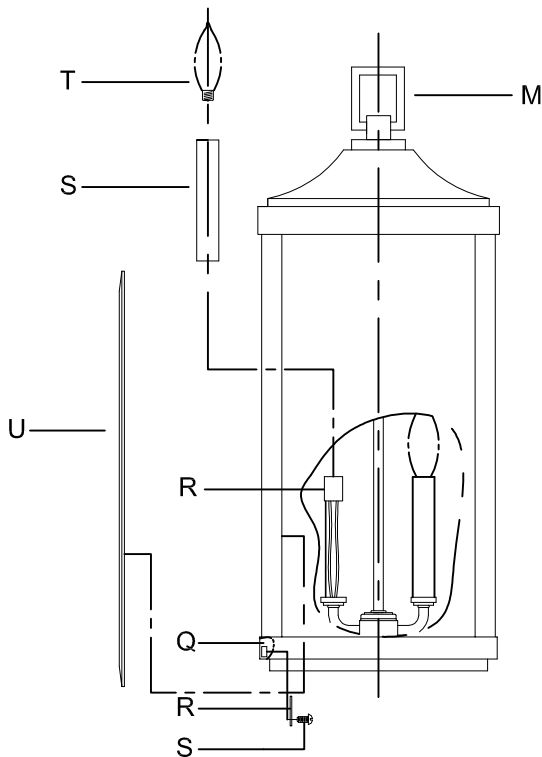

Assembly & Installation Instructions

CAUTION: Read instructions carefully and turn electricity off at main circuit breaker panel before beginning installation.

550004

WARNING - If any Special Control Devices are used with this Fixture, Follow the Instructions Carefully to assure full compliance with N.E.C. requirements. If there are any questions, contact a Qualified Electrical Contractor.
WARNING - This product contains chemicals known to the State of California to cause cancer, birth defects and /or other reproductive harm. Thoroughly wash hands after installing, handling, cleaning, or otherwise touching this product.
CAUTION - All glass is fragile, use care when handling Glass component(s) and or Lamp(s).

CANOPY MOUNTING & WIRE CONNECTION ASSEMBLY STEPS:

1. D,E → A
2. B,A → C
3. N,P,H → D
4. P → H (TO LOCK) (APRETAR) (À VERROUILLER)
5. F → M
6. L → M
7. J,K → L
8. L → H
9. F → L,K,J,H,D
10. F → G
11. J,K → H

FIXTURE ASSEMBLY STEPS:

1. S → R
2. T → R
3. U → Q
4. R,S → Q

B, C, G & T
 (NOT FURNISHED)
 (NO INCLUIDA)
 (NON FOURNIE)

Instructions d'Assemblage et Installation

Mise en garde: Lire les instructions avec soin et couper le courant au disjoncteur central avant de commencer l'installation.